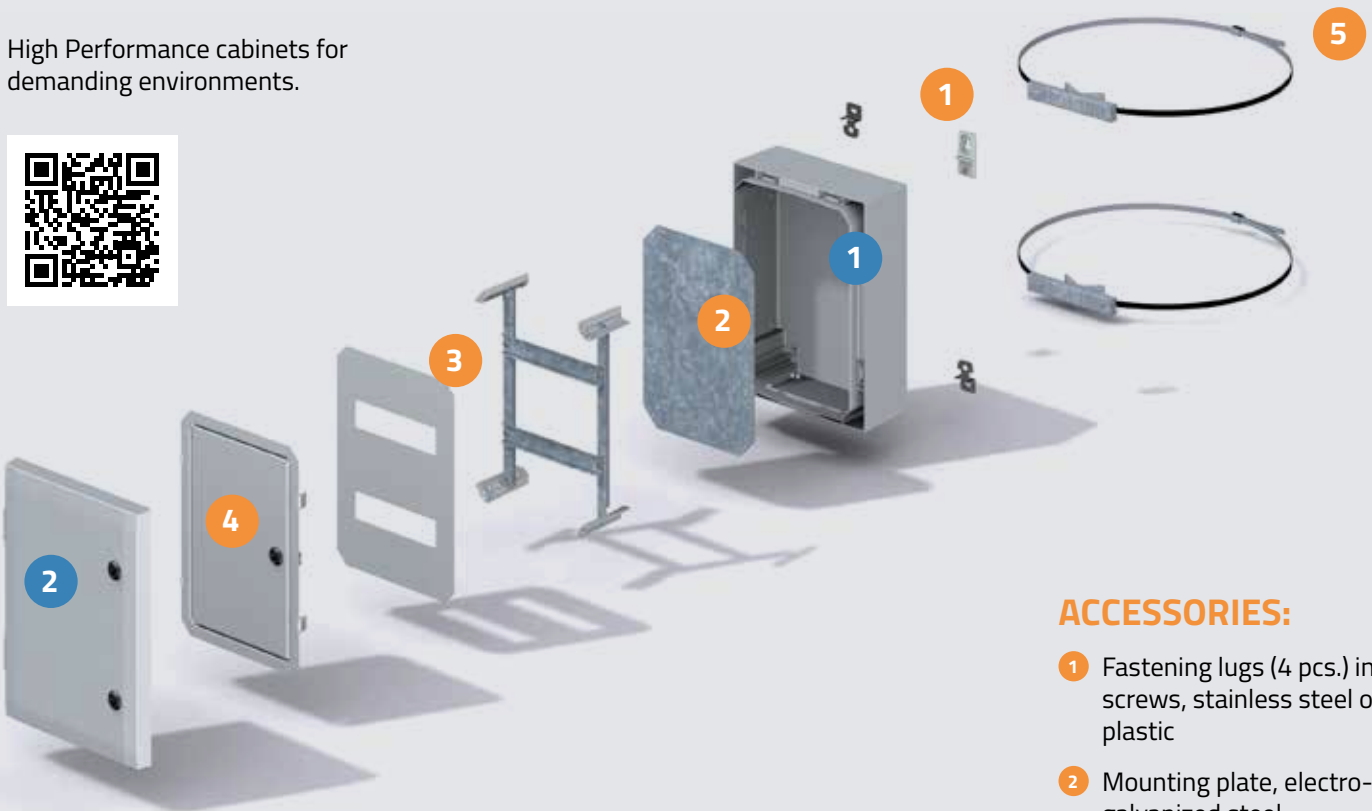

ARCA IEC

FIBOX – Make Difficult Easy

HIGH PERFORMANCE CABINET

Superior performance and security in most demanding environments. Easy to use. Quick to install. All this is driven by innovation and market driven product development. ARCA IEC is a non corrosive and cost effective alternative to sheet steel cabinets being installed in harsh and demanding environments. In a nutshell, ARCA has all the features of steel but benefits of high grade thermoplastic.

Product group	Control unit/cabinet	Power distribution unit/ cabinet	Power distribution board	Terminal enclosure	Junction box	Instrumentation	Electronic devices
ARCA IEC	●	●	-	-	-	-	-

High Performance cabinets for demanding environments.

ENCLOSURE:

- 1 Enclosure base
- 2 Door, grey incl. PUR gasket and locks

ACCESSORIES:

- 1 Fastening lugs (4 pcs.) incl. screws, stainless steel or plastic
- 2 Mounting plate, electro-galvanized steel
- 3 DIN-rail set with front plate
- 4 Inner door
- 5 Pole mounting kit